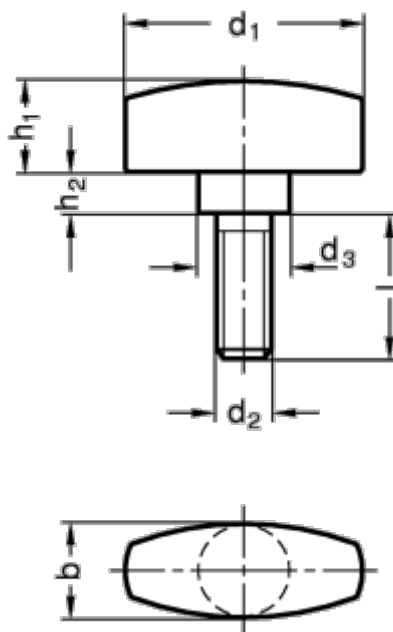

Article number: 201302005

Description: E+G Wing screw GN 433-34-M6-30-MT  
St. steel

## Measures

b	= 13
d1	= 34
d2	= M6
d3	= 12
h1	= 12
h2	= 5.0
l	= 30
t min	= 10